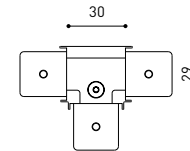

TRACK 48V TRIMLESS

TRACK 48V TRIMLESS 1m	A338-01-00- | N | WT |
TRACK 48V TRIMLESS 2m	A338-02-00- | N | WT |
TRACK 48V TRIMLESS 3m	A338-03-00- | N | WT |
TRACK 48V TRIMLESS Corner 90° One Plane	A338-06-00- | N | WT |
TRACK 48V TRIMLESS Corner 90° Two Planes	A338-07-00- | N | WT |

PLASTERBOARD CEILING, MANDATORY THICKNESS 12,5mm.
RECOMMENDED FOR INSTALLATIONS WHERE THE PROFILE CAN BE
INSTALLED BEFORE THE FALSE PLASTERBOARD CEILING.

TRIMLESS INSTALLATION GUIDE
<https://youtu.be/tgGsQdaYe-w>

TRACK 48V SURFACE

TRACK 48V SURFACE 1m	A338-11-00- | NT | WT |
TRACK 48V SURFACE 2m	A338-12-00- | NT | WT |
TRACK 48V SURFACE 3m	A338-13-00- | NT | WT |
TRACK 48V SURFACE Corner 90° One Plane	A338-14-00- | NT | WT |
TRACK 48V SURFACE T-Joint	A338-15-00- | NT |
TRACK 48V SURFACE X-Joint	A338-16-00- | NT |

TRACK 48V SURFACE SHORT

TRACK 48V SURFACE SHORT 1m	A338-21-00- | NT | WT |
TRACK 48V SURFACE SHORT 2m	A338-22-00- | NT | WT |
TRACK 48V SURFACE SHORT 3m	A338-23-00- | NT | WT |
TRACK 48V SURFACE SHORT Corner 90° One Plane	A338-24-00- | NT | WT |
TRACK 48V SURFACE SHORT T-Joint	A338-25-00- | NT |
TRACK 48V SURFACE SHORT X-Joint	A338-26-00- | NT |

COLOUR | N ■ RAL 9005 | NT ■ RAL 9005 | WT □ RAL 9016 |

TRACK 48V TRIMLESS Corner 90° One Plane

*Electrical connection not included

TRACK 48V TRIMLESS Corner 90° Two Planes

*Electrical connection not included

TRACK 48V SURFACE Corner 90° One Plane

T-Joint

X-Joint

Electrical connection not included | Straight joiner included

TRACK 48V SURFACE SHORT Corner 90° One Plane

T-Joint

X-Joint

Electrical connection not included | Straight joiner included