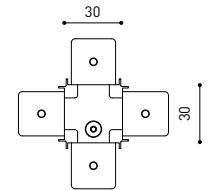

TRACK 48V SURFACE Corner 90° One Plane

T-Joint

X-Joint

Electrical connection not included | Straight joiner included

TRACK 48V SURFACE SHORT Corner 90° One Plane

T-Joint

X-Joint

Electrical connection not included | Straight joiner included