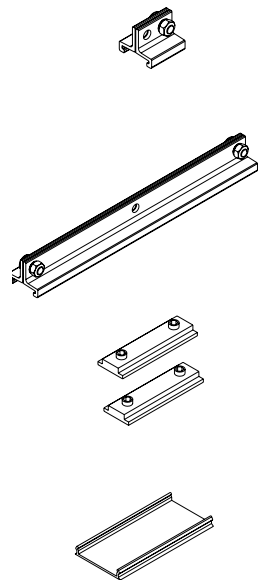

**Not recommended for Track 48V Surface Short

ALL 48V TRACK

Live-End Connector 48V
A338-00-01- | N | W |

L-Joint Connector 48V
A338-00-12- | N | W |

T-Joint Connector 48V
A450-00-07- | N |

Wireless Control 48V
0434-01-31- | N | W | Casambi/AAG Stucchi App

Central Connector 48V
A338-00-02- | N | W |

Corner 90° Connector One Plane 48V
A338-00-24- | N | W |

*Not suitable for trimless version

X-Joint Connector 48V
A450-00-08- | N |

Cover Gap 1m 48V
A338-00-30- | N | W |

TRIMLESS 48V

Trimless T-Bracket 48V
A338-00-03

Trimless Long T-Bracket 48V
A338-00-04

Trimless Straight Joiner 48V (2 Units)
A338-00-05- | N | WT |

Trimless Plaster Installation Guard 1m 48V
A338-00-21

Trimless Clamp for M6 ROD 48V
A338-00-09