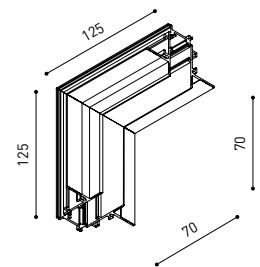

TRACK 48V TRIMLESS Corner 90° Two Planes

*Electrical connection not included