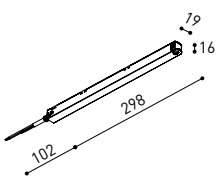

LED POWER SUPPLY

0434-01-61