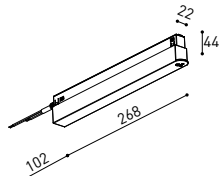

LED POWER SUPPLY

0434-01-69 **