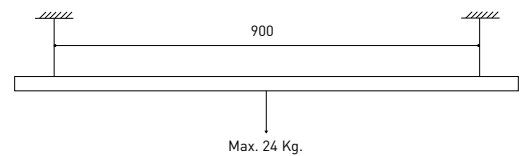

COLOUR | N ■ RAL 9005 | NT ■ RAL 9005 | WT □ RAL 9016 |

TRACK 48V TRIMLESS Corner 90° One Plane

*Electrical connection not included

TRACK 48V TRIMLESS Corner 90° Two Planes

*Electrical connection not included

TRACK 48V SURFACE Corner 90° One Plane

T-Joint

X-Joint

Electrical connection not included | Straight joiner included

TRACK 48V SURFACE SHORT Corner 90° One Plane

T-Joint

X-Joint

Electrical connection not included | Straight joiner included