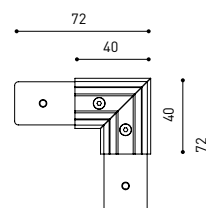

TRACK 48V SURFACE Corner 90° One Plane

T-Joint

X-Joint

Electrical connection not included | Straight joiner included

TRACK 48V SURFACE SHORT Corner 90° One Plane

T-Joint

X-Joint

Electrical connection not included | Straight joiner included