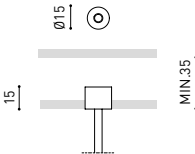

FEED

MAINS TRIMLESS*
A023-00-01- | W | N | NO DIM

MAINS THICK TRIMLESS*
A023-00-02- | W | N | DIM

FASTENING

STEEL CABLE TRIMLESS*
A023-00-05- | W | N |

* AS MANY PIECES AS NEEDED ACCORDING TO YOUR PRODUCT

COLOUR | N ■ RAL 9005 | W □ RAL 9016 | NT ■ RAL 9005 | WT □ RAL 9016 |