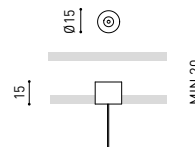

FEED

MAINS TRIMLESS*
A023-00-01- | W | N | NO DIM

MAINS THICK TRIMLESS*
A023-00-02- | W | N | DIM

FASTENING

STEEL CABLE TRIMLESS*
A023-00-05- | W | N |

* AS MANY PIECES AS NEEDED ACCORDING TO YOUR PRODUCT

COLOUR | N ■ RAL 9005 | W □ RAL 9016 | NT ■ RAL 9005 | WT □ RAL 9016 |