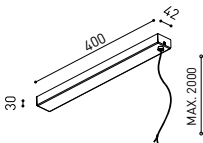

SUSPENSION & SUSPENSION SHORT 48V

Wired Power Supply Case 48V

A338-00-25- | NT | WT | 150 W NO DIM
A338-00-26- | NT | WT | 150 W DIM

220 V ~ 240 V ~ INCL

Suspension Kit 48V (2 units)
A338-00-15- | NT | WT |