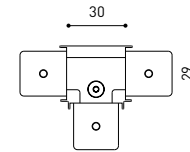

TRACK 48V SURFACE Corner 90° One Plane

T-Joint

X-Joint

Electrical connection not included | Straight joiner included

TRACK 48V SURFACE SHORT Corner 90° One Plane

T-Joint

X-Joint

Electrical connection not included | Straight joiner included