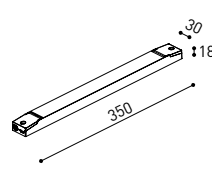

LED POWER SUPPLY
0434-01-62