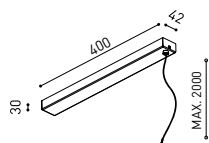

Wired Power Supply Case 48V
A338-00-25- | NT | WT | 150 W NO DIM
A338-00-26- | NT | WT | 150 W DIM

220 V ~ 240 V ~ INCL

Suspension Kit 48V (2 units)
A338-00-15- | NT | WT |