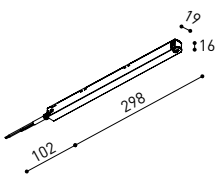

LED POWER SUPPLY

0434-01-61