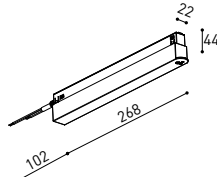

LED POWER SUPPLY

0434-01-69 **