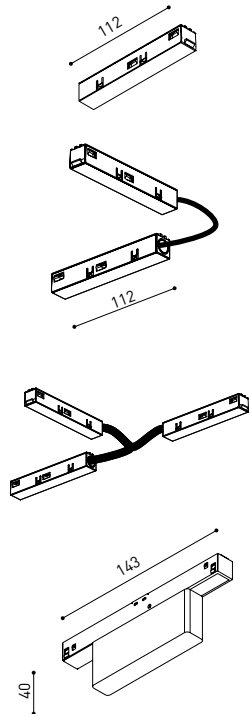

CONSTANT VOLTAGE
LED POWER SUPPLY

	P	V	D (A x B x C)
0434-01-61* N W	100W	48V	298 x 19 x 16mm
0434-01-69* N W	250W	48V	268 x 22 x 44mm
0434-01-62	150W	48V	350 x 30 x 18mm
0434-01-80	250W	48V	400 x 40 x 22mm

220 V~ | *To be installed inside the track.

i » 282

DROP VOLTAGE TABLE

POWER (W)	CABLE SECTION (mm ²)	CABLE LENGTH (m)			
		5	10	20	30
100	0,75	50	50	X	X
	1,5	50	50	40	25
150	0,75	40	15	X	X
	1,5	50	40	20	X
250	0,75	20	X	X	X
	1,5	35	20	X	X

LED POWER SUPPLY
0434-01-61

LED POWER SUPPLY
0434-01-69 **

LED POWER SUPPLY
0434-01-62

LED POWER SUPPLY
0434-01-80

**Not recommended for Track 48V Surface Short

ALL 48V TRACK

Live-End Connector 48V
A338-00-01- | N | W |

*Not suitable for trimless version

X-Joint Connector 48V
A450-00-08- | N |

Cover Gap 1m 48V
A338-00-30- | N | W |

TRIMLESS 48V

Trimless T-Bracket 48V
A338-00-03

Trimless Long T-Bracket 48V
A338-00-04

Trimless Straight Joiner 48V (2 Units)
A338-00-05- | N | WT |