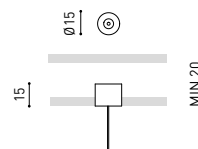

FEED

MAINS TRIMLESS*
A023-00-01- | W | N | NO DIM

MAINS THICK TRIMLESS*
A023-00-02- | W | N | DIM

FASTENING

STEEL CABLE TRIMLESS*
A023-00-05- | W | N |

* AS MANY PIECES AS NEEDED ACCORDING TO YOUR PRODUCT

COLOUR | N ■ RAL 9005 | W □ RAL 9016 | NT ■ RAL 9005 | WT □ RAL 9016 |