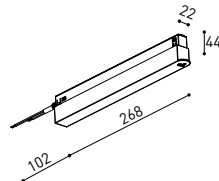

LED POWER SUPPLY
0434-01-69 **