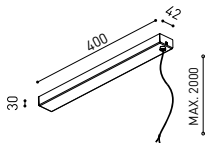

Wired Power Supply Case 48V

A338-00-25- | NT | WT | 150 W NO DIM
A338-00-26- | NT | WT | 150 W DIM

220 V ~ 240 V ~ INCL

Suspension Kit 48V (2 units)
A338-00-15- | NT | WT |