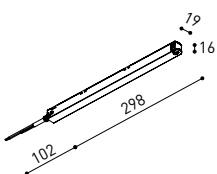

DROP VOLTAGE TABLE

POWER (W)	CABLE SECTION (mm²)	CABLE LENGTH (m)			
		5	10	20	30
100	0,75	50	50	X	X
	1,5	50	50	40	25
150	0,75	40	15	X	X
	1,5	50	40	20	X
250	0,75	20	X	X	X
	1,5	35	20	X	X

LED POWER SUPPLY
0434-01-61