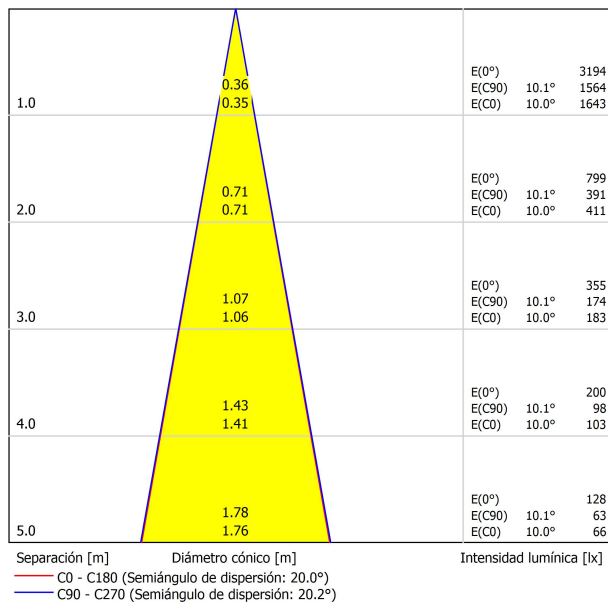

CONICAL DIAGRAM