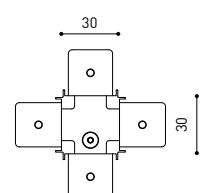

TRACK 48V SURFACE Corner 90° One Plane

T-Joint

X-Joint

Electrical connection not included | Straight joiner included

TRACK 48V SURFACE SHORT Corner 90° One Plane

T-Joint

X-Joint

Electrical connection not included | Straight joiner included