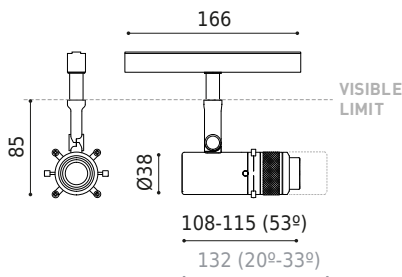

DIMENSIONS

ACCESSORIES

TRACK 48V OPTIONS

Name	COCO SHAPER 48V 20°-33° 4000K NTW
Reference	A5190102NTW
Color	Textured black - White track
RAL	9005
Category	TRACKLIGHTS

Type	LED
Gross luminous flux	730 lm
Colour temperature	4000 K - Other K, please consult
Chromatic stability	MacAdam Step 2
Colour Rendering Index	CRI > 90
Power	6 W
Current	500 mA
Efficacy	122 lm/W
LED lifespan	L80B10 > 60.000h

Lighting efficiency	40-38%
Light beam angle	20°-33°

Driver	Included
Power values of the system	6,92 W
Dimming	No Dim - Other DIM, please consult
Electrical insulation class	◆◆

Sealing	IP20
Wireless control	Please Consult
Swivel angle	90°
Rotation angle	360°
Track type	Track 48V
Weight	285 g
Packaged weight	459 g
Packaging dimensions	200 x 188 x 144 mm
Units per package	1
Materials	Aluminium / Optical Glass

CONSTANT VOLTAGE
LED POWER SUPPLY

	P	V	D (A x B x C)
0434-01-61* N W	100W	48V	298 x 19 x 16mm
0434-01-69* N W	250W	48V	268 x 22 x 44mm
0434-01-62	150W	48V	350 x 30 x 18mm
0434-01-80	250W	48V	400 x 40 x 22mm