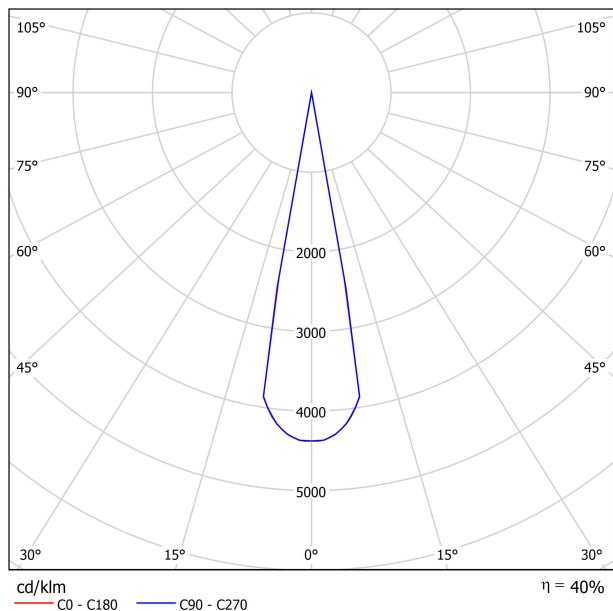

POLAR DIAGRAM