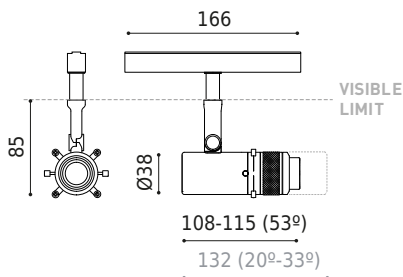

DIMENSIONS

ACCESSORIES

TRACK 48V OPTIONS

Name	COCO SHAPER 48V DIM DALI 20°-33° 3000K NT
Reference	A5190201NT
Color	Textured black
RAL	9005
Category	TRACKLIGHTS

Type	LED
Gross luminous flux	680 lm
Colour temperature	3000 K - Other K, please consult
Chromatic stability	MacAdam Step 2
Colour Rendering Index	CRI > 90
Power	6 W
Current	500 mA
Efficacy	122 lm/W
LED lifespan	L80B10 > 60.000h

Lighting efficiency	40-38%
Light beam angle	20°-33°

Driver	Included
Power values of the system	7,2 W
Dimming	DALI - Other DIM, please consult
Electrical insulation class	◆

Sealing	IP20
Wireless control	Please Consult
Swivel angle	90°
Rotation angle	360°
Track type	Track 48V
Weight	285 g
Packaged weight	459 g
Packaging dimensions	200 x 188 x 144 mm
Units per package	1
Materials	Aluminium / Optical Glass

CONSTANT VOLTAGE
LED POWER SUPPLY

	P	V	D (A x B x C)
0434-01-61* N W	100W	48V	298 x 19 x 16mm
0434-01-69* N W	250W	48V	268 x 22 x 44mm
0434-01-62	150W	48V	350 x 30 x 18mm
0434-01-80	250W	48V	400 x 40 x 22mm