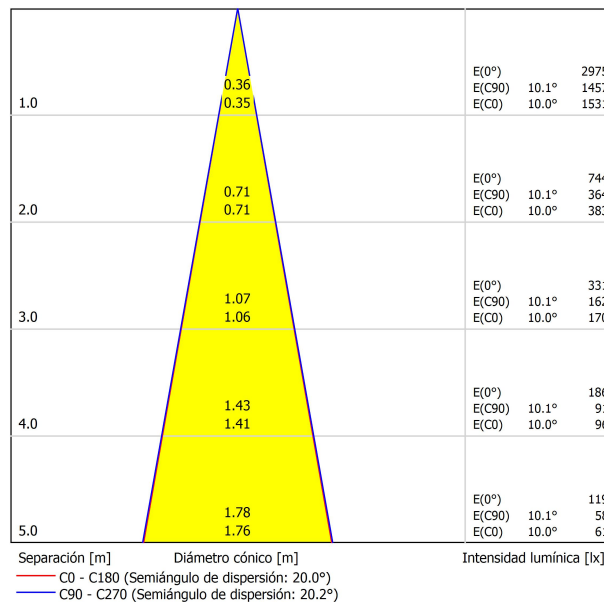

CONICAL DIAGRAM