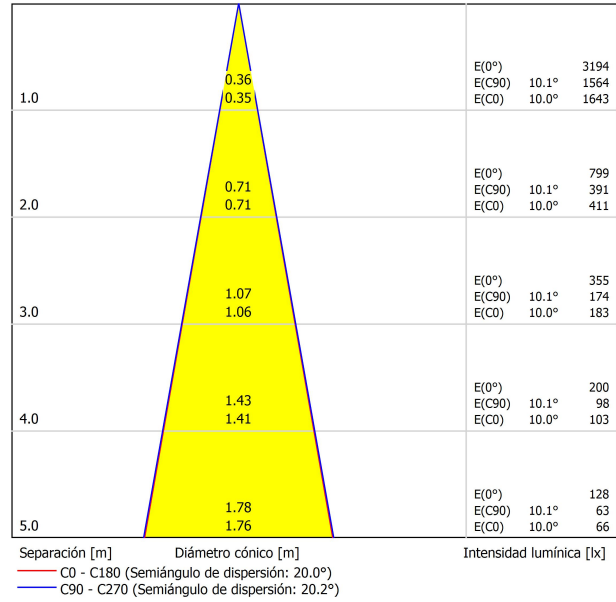

CONICAL DIAGRAM