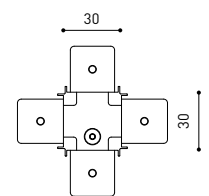

X-Joint

Electrical connection not included | Straight joiner included