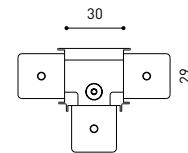

TRACK 48V TRIMLESS

TRACK 48V TRIMLESS 1m	A338-01-00- | N | WT |
TRACK 48V TRIMLESS 2m	A338-02-00- | N | WT |
TRACK 48V TRIMLESS 3m	A338-03-00- | N | WT |
TRACK 48V TRIMLESS Corner 90° One Plane	A338-06-00- | N | WT |
TRACK 48V TRIMLESS Corner 90° Two Planes	A338-07-00- | N | WT |

PLASTERBOARD CEILING, MANDATORY THICKNESS 12,5mm.
RECOMMENDED FOR INSTALLATIONS WHERE THE PROFILE CAN BE
INSTALLED BEFORE THE FALSE PLASTERBOARD CEILING.

TRIMLESS INSTALLATION GUIDE
<https://youtu.be/tgGsQdaYe-w>

TRACK 48V SURFACE

TRACK 48V SURFACE 1m	A338-11-00- | NT | WT |
TRACK 48V SURFACE 2m	A338-12-00- | NT | WT |
TRACK 48V SURFACE 3m	A338-13-00- | NT | WT |
TRACK 48V SURFACE Corner 90° One Plane	A338-14-00- | NT | WT |
TRACK 48V SURFACE T-Joint	A338-15-00- | NT |
TRACK 48V SURFACE X-Joint	A338-16-00- | NT |

TRACK 48V SURFACE SHORT

TRACK 48V SURFACE SHORT 1m	A338-21-00- | NT | WT |
TRACK 48V SURFACE SHORT 2m	A338-22-00- | NT | WT |
TRACK 48V SURFACE SHORT 3m	A338-23-00- | NT | WT |
TRACK 48V SURFACE SHORT Corner 90° One Plane	A338-24-00- | NT | WT |
TRACK 48V SURFACE SHORT T-Joint	A338-25-00- | NT |
TRACK 48V SURFACE SHORT X-Joint	A338-26-00- | NT |

COLOUR | N ■ RAL 9005 | NT ■ RAL 9005 | WT □ RAL 9016 |

TRACK 48V TRIMLESS Corner 90° One Plane

*Electrical connection not included

TRACK 48V TRIMLESS Corner 90° Two Planes

*Electrical connection not included

TRACK 48V SURFACE Corner 90° One Plane

T-Joint

X-Joint

Electrical connection not included | Straight joiner included

TRACK 48V SURFACE SHORT Corner 90° One Plane

T-Joint

X-Joint

Electrical connection not included | Straight joiner included