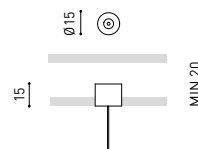

A338-00-27- | N | W | NO DIM

A338-00-28- | N | W | DIM

For power supply inside the track

WIRE TRIMLESS ACCESSORIES

FEED

MAINS TRIMLESS*
A023-00-01- | W | N | NO DIM

MAINS THICK TRIMLESS*
A023-00-02- | W | N | DIM