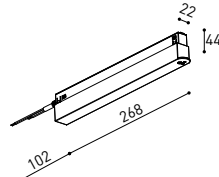

LED POWER SUPPLY
0434-01-69 **