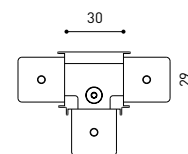

TRACK 48V SURFACE Corner 90° One Plane

T-Joint

X-Joint

Electrical connection not included | Straight joiner included

TRACK 48V SURFACE SHORT Corner 90° One Plane

T-Joint

X-Joint

Electrical connection not included | Straight joiner included

CONSTANT VOLTAGE
LED POWER SUPPLY

	P	V	D (A x B x C)
0434-01-61* N W	100W	48V	298 x 19 x 16mm
0434-01-69* N W	250W	48V	268 x 22 x 44mm
0434-01-62	150W	48V	350 x 30 x 18mm
0434-01-80	250W	48V	400 x 40 x 22mm