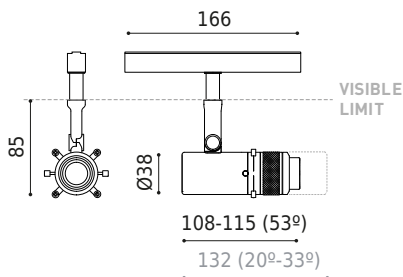

DIMENSIONS

ACCESSORIES

TRACK 48V OPTIONS

Name	COCO SHAPER 48V DIM DALI 20°-33° 4000K NT
Reference	A5190202NT
Color	Textured black
RAL	9005
Category	TRACKLIGHTS

Type	LED
Gross luminous flux	730 lm
Colour temperature	4000 K - Other K, please consult
Chromatic stability	MacAdam Step 2
Colour Rendering Index	CRI > 90
Power	6 W
Current	500 mA
Efficacy	113 lm/W
LED lifespan	L80B10 > 60.000h

Lighting efficiency	40-38%
Light beam angle	20°-33°

Driver	Included
Power values of the system	7,2 W
Dimming	DALI - Other DIM, please consult
Electrical insulation class	◆

Sealing	IP20
Wireless control	Please Consult
Swivel angle	90°
Rotation angle	360°
Track type	Track 48V
Weight	285 g
Packaged weight	459 g
Packaging dimensions	200 x 188 x 144 mm
Units per package	1
Materials	Aluminium / Optical Glass

CONSTANT VOLTAGE
LED POWER SUPPLY

	P	V	D (A x B x C)
0434-01-61* N W	100W	48V	298 x 19 x 16mm
0434-01-69* N W	250W	48V	268 x 22 x 44mm
0434-01-62	150W	48V	350 x 30 x 18mm
0434-01-80	250W	48V	400 x 40 x 22mm