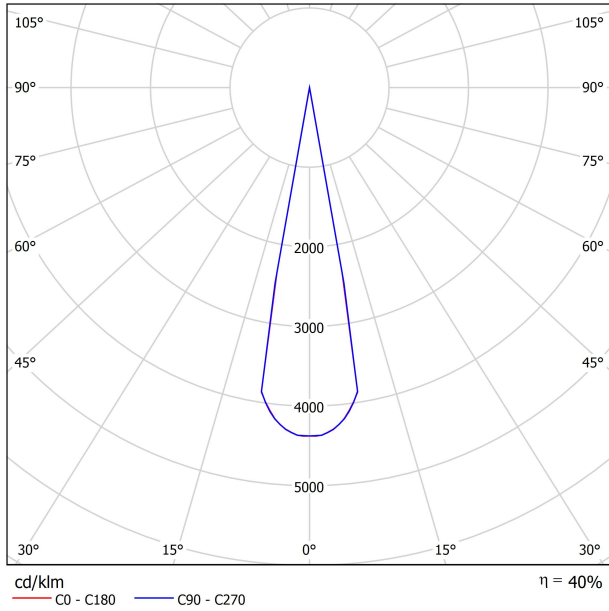

POLAR DIAGRAM