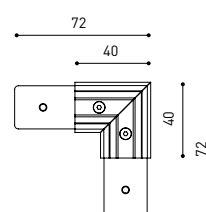

TRACK 48V SURFACE Corner 90° One Plane

T-Joint

X-Joint

Electrical connection not included | Straight joiner included

TRACK 48V SURFACE SHORT Corner 90° One Plane

T-Joint

X-Joint

Electrical connection not included | Straight joiner included