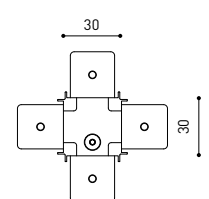

TRACK 48V SURFACE Corner 90° One Plane

T-Joint

X-Joint

Electrical connection not included | Straight joiner included

TRACK 48V SURFACE SHORT Corner 90° One Plane

T-Joint

X-Joint

Electrical connection not included | Straight joiner included

CONSTANT VOLTAGE
LED POWER SUPPLY

	P	V	D (A x B x C)
0434-01-61* N W	100W	48V	298 x 19 x 16mm
0434-01-69* N W	250W	48V	268 x 22 x 44mm
0434-01-62	150W	48V	350 x 30 x 18mm
0434-01-80	250W	48V	400 x 40 x 22mm